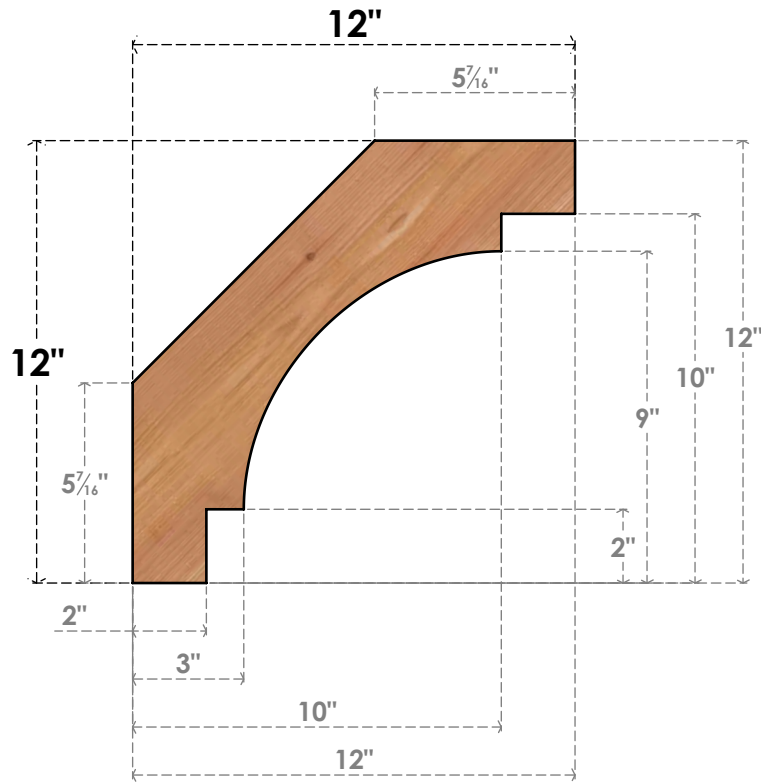

# BRC04X12X12MRC00SWR

3 1/2"W X 12"D X 12"H MERCED SMOOTH BRACE, WESTERN RED CEDAR

**SIDE**

**FRONT**

EKENA MILLWORK  
2300 WEST MAIN ST.  
CLARKSVILLE, TX 75426  
TOLL FREE: 866-607-0453  
WWW.EKENAMILLWORK.COM

**NOTES**

1. INSTALLATION TO BE COMPLETED IN ACCORDANCE WITH MANUFACTURER'S SPECIFICATIONS.
2. DRAWING MAY NOT BE TO SCALE
3. THIS DRAWING IS INTENDED FOR DESIGN AND PLANNING PURPOSES ONLY.
4. ALL INFORMATION CONTAINED HEREIN WAS CURRENT AT THE TIME OF DEVELOPMENT BUT MUST BE REVIEWED AND APPROVED BY THE PRODUCT MANUFACTURER TO BE CONSIDERED ACCURATE.
5. PRODUCTS ARE NOT KILN DRIED. THIS ITEM IS UNIQUE AND WILL CONTAIN THE NATURAL VARIATIONS THAT THE WOOD SPECIES OFFERS. THIS MAY RESULT IN VARIATIONS UP TO 1/4"