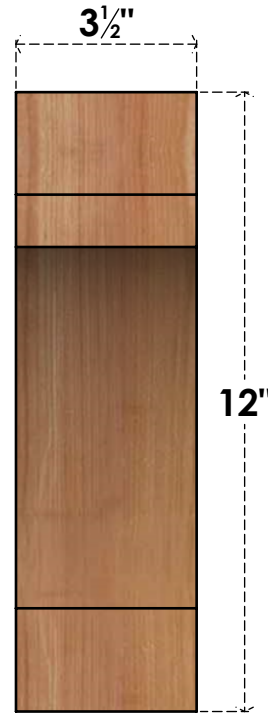

# BRC04X12X12MRC00SWR

3 1/2"W X 12"D X 12"H MERCED SMOOTH BRACE, WESTERN RED CEDAR

**SIDE**

**FRONT**

EKENA MILLWORK  
2300 WEST MAIN ST.  
CLARKSVILLE, TX 75426  
TOLL FREE: 866-607-0453  
WWW.EKENAMILLWORK.COM